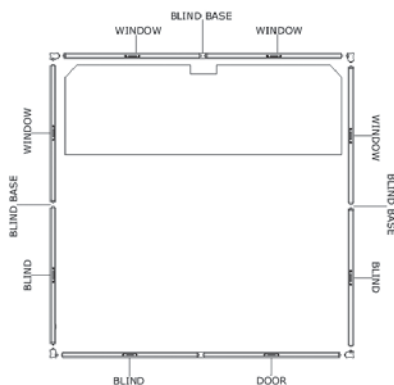

Silent series interpreter booths ACCESSORIES

FLIGHTCASES

Transport your interpreter booth nice and safe in a Audipack flightcase.