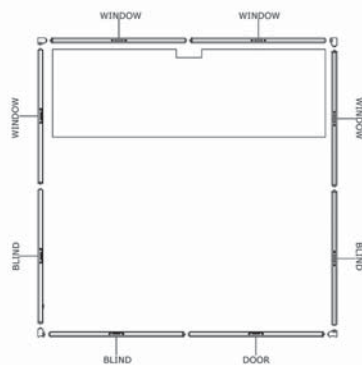

Ref.

P4302

External dimensions in mm
Internal dimensions
Weight incl. safety glass and table
Colour exterior

W 1682 x D 1682 x H 2041 excl. ventilation
W 1600 x D 1600 x H 2000
210 Kg
Light grey (approx. RAL 7042)

Colour interior

Other colours available on request

Sound insulation capacity

Dark grey and white
Better than ISO 4043

Number of booth parts incl. table

11

Table dimensions in mm

1600 x 500

Ventilation

Optional: Ventilation A, fixed (height: 85 mm)

Optional: Ventilation B, detachable (height: 170 mm)

Silent series sound insulation capacity