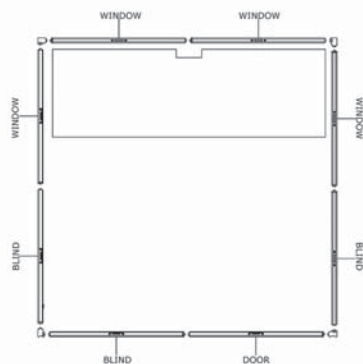

External dimensions in mm
Internal dimensions
Weight incl. safety glass and table
Colour

W 1720 x D 1720 x H 2280
incl. ventilation and adjustable feet
W 1600 x D 1600 x H 2000
340 Kg
Light grey (approx. RAL 7042)
Other colours available on request
Better than ISO 4043

9300, CLASSIC INTERPRETER BOOTH

Ref.	P1481
External dimensions in mm	W 1682 x D 1682 x H 2041 excl. ventilation
Internal dimensions	W 1600 x D 1600 x H 2000
Weight incl. safety glass and table	210 Kg
Colour exterior	Light grey (approx. RAL 7042) Other colours available on request
Colour interior	Dark grey and white
Sound insulation capacity	Better than ISO 4043
Number of booth parts incl. table	11
Table dimensions in mm	1600 x 500
Ventilation	Optional: Ventilation A, fixed (<i>height: 85 mm</i>) Optional: Ventilation B, detachable (<i>height: 170 mm</i>)

Table

Ventilation B

9400 SILENT SERIES, LIGHT WEIGHT VERSION

Ref.	P4301
External dimensions in mm	W 1682 x D 1682 x H 2041 excl. ventilation
Internal dimensions	W 1600 x D 1600 x H 2000
Weight incl. table	130 Kg
Colour exterior	Light grey (approx. RAL 7042) Other colours available on request
Colour interior	Dark grey and white
Number of booth parts incl. table	11
Table dimensions in mm	1600 x 500
Ventilation	Optional: Ventilation B, detachable (<i>height: 170 mm</i>)

LIGHT WEIGHT VERSION

Cable passage

Ventilation B

Panorama view

Light weight

9500 SILENT SERIES, ISO 4043, VERY COMPACT IN TRANSPORT

Ref.	P1482
External dimensions in mm	W 1682 x D 1682 x H 2041 excl. ventilation
Internal dimensions	W 1600 x D 1600 x H 2000
Weight incl. safety glass and table	210 Kg
Colour exterior	Light grey (approx. RAL 7042) Other colours available on request
Colour interior	Dark grey and white
Sound insulation capacity	Better than ISO 4043
Number of booth parts incl. table	16
Table dimensions in mm	1600 x 500
Including floor	no
Ventilation	Optional: Ventilation A, fixed (height: 85 mm) Optional: Ventilation B, detachable (height: 170 mm)