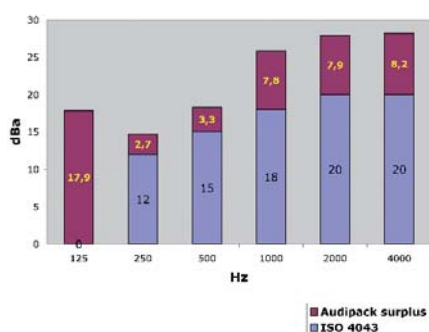

Silent series interpreter booths ACCESSORIES

FLIGHTCASES

Transport your interpreter booth nice and safe in a Audipack flightcase.