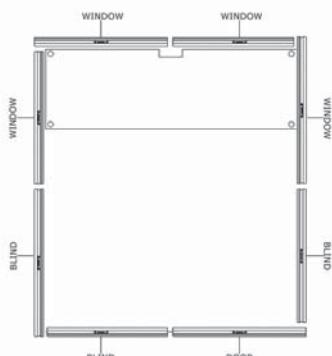

6300 SILENT SERIES, ISO 4043

Ref.

P1483

External dimensions in mm
Internal dimensions
Weight incl. safety glass and table
Colour

W 1720 x D 1720 x H 2280
incl. ventilation and adjustable feet
W 1600 x D 1600 x H 2000
340 Kg
Light grey (approx. RAL 7042)
Other colours available on request
Better than ISO 4043

Sound insulation capacity

According DIN 56924*
13

Number of booth parts incl. table and floor
Table dimensions in mm
Including floor
Ventilation
Optional

1600 x 500
yes
Included
P4363, double glass

Extension sets to 3 or 4 person booth

* DIN 56924 approved only when the optional double glass is mounted

Silent series sound insulation capacity

9300-MK II, ISO 4043, PERFECT RENTAL SOLUTION

Ref.

P4302

External dimensions in mm
Internal dimensions
Weight incl. safety glass and table
Colour exterior

W 1682 x D 1682 x H 2041 excl. ventilation
W 1600 x D 1600 x H 2000
210 Kg
Light grey (approx. RAL 7042)

Colour interior

Other colours available on request

Sound insulation capacity

Dark grey and white
Better than ISO 4043

Number of booth parts incl. table

11

Table dimensions in mm

1600 x 500

Ventilation

Optional: Ventilation A, fixed (height: 85 mm)

Optional: Ventilation B, detachable (height: 170 mm)