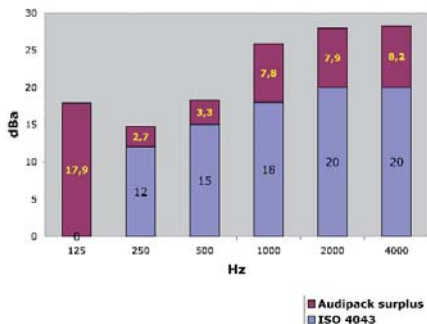

Ref.

P4302

External dimensions in mm
Internal dimensions
Weight incl. safety glass and table
Colour exterior

W 1682 x D 1682 x H 2041 excl. ventilation
W 1600 x D 1600 x H 2000
210 Kg
Light grey (approx. RAL 7042)

Colour interior

Other colours available on request

Sound insulation capacity

Dark grey and white
Better than ISO 4043

Number of booth parts incl. table

11

Table dimensions in mm

1600 x 500

Ventilation

Optional: Ventilation A, fixed (height: 85 mm)

Optional: Ventilation B, detachable (height: 170 mm)

Silent series sound insulation capacity