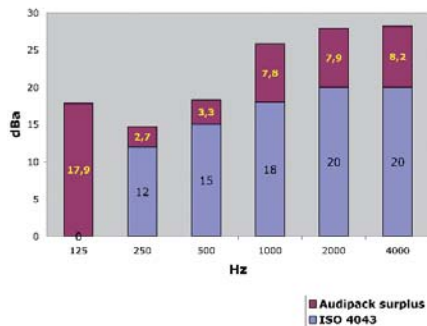

9300, CLASSIC INTERPRETER BOOTH

Ref.	P1481
External dimensions in mm	W 1682 x D 1682 x H 2041 excl. ventilation
Internal dimensions	W 1600 x D 1600 x H 2000
Weight incl. safety glass and table	210 Kg
Colour exterior	Light grey (approx. RAL 7042) Other colours available on request
Colour interior	Dark grey and white
Sound insulation capacity	Better than ISO 4043
Number of booth parts incl. table	11
Table dimensions in mm	1600 x 500
Ventilation	Optional: Ventilation A, fixed (<i>height: 85 mm</i>) Optional: Ventilation B, detachable (<i>height: 170 mm</i>)

Ref.	P4019
Type	1 person booth
External dimensions in mm	W 814 x D 1682 x H 2041 excl. ventilation
Weight incl. safety glass and table	150 Kg

Silent series sound insulation capacity

9400 SILENT SERIES, LIGHT WEIGHT VERSION

Ref.	P4301
External dimensions in mm	W 1682 x D 1682 x H 2041 excl. ventilation
Internal dimensions	W 1600 x D 1600 x H 2000
Weight incl. table	130 Kg
Colour exterior	Light grey (approx. RAL 7042) Other colours available on request
Colour interior	Dark grey and white
Number of booth parts incl. table	11
Table dimensions in mm	1600 x 500
Ventilation	Optional: Ventilation B, detachable (<i>height: 170 mm</i>)