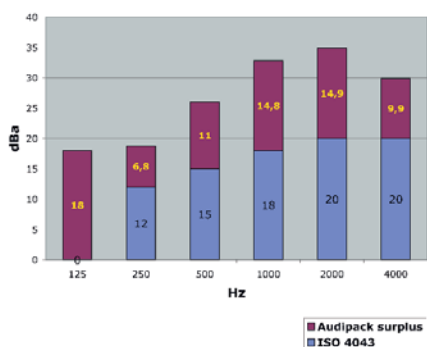

Silent series sound insulation capacity