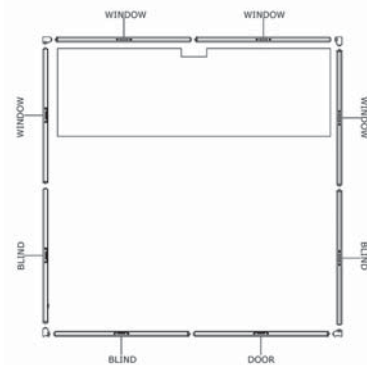

External dimensions in mm
Internal dimensions
Weight incl. safety glass and table
Colour

W 1720 x D 1720 x H 2280
incl. ventilation and adjustable feet
W 1600 x D 1600 x H 2000
340 Kg
Light grey (approx. RAL 7042)
Other colours available on request
Better than ISO 4043

9300, CLASSIC INTERPRETER BOOTH

Ref.	P1481
External dimensions in mm	W 1682 x D 1682 x H 2041 excl. ventilation
Internal dimensions	W 1600 x D 1600 x H 2000
Weight incl. safety glass and table	210 Kg
Colour exterior	Light grey (approx. RAL 7042) Other colours available on request
Colour interior	Dark grey and white
Sound insulation capacity	Better than ISO 4043
Number of booth parts incl. table	11
Table dimensions in mm	1600 x 500
Ventilation	Optional: Ventilation A, fixed (<i>height: 85 mm</i>) Optional: Ventilation B, detachable (<i>height: 170 mm</i>)

Ref.	P4019
Type	1 person booth
External dimensions in mm	W 814 x D 1682 x H 2041 excl. ventilation
Weight incl. safety glass and table	150 Kg

Silent series sound insulation capacity

Cable passage

Ventilation A

Table

Ventilation B

9400 SILENT SERIES, LIGHT WEIGHT VERSION

Ref.	P4301
External dimensions in mm	W 1682 x D 1682 x H 2041 excl. ventilation
Internal dimensions	W 1600 x D 1600 x H 2000
Weight incl. table	130 Kg
Colour exterior	Light grey (approx. RAL 7042) Other colours available on request
Colour interior	Dark grey and white
Number of booth parts incl. table	11
Table dimensions in mm	1600 x 500
Ventilation	Optional: Ventilation B, detachable (<i>height: 170 mm</i>)