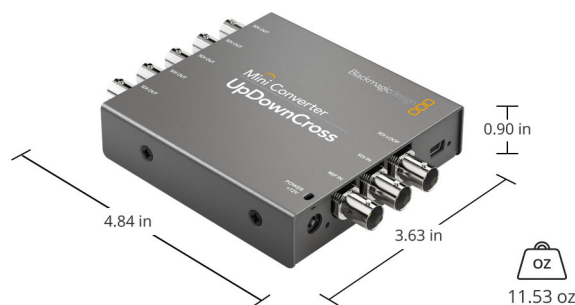

Format Conversion

Up, down, cross conversion and/or NTSC/PAL standards conversion.

Software

Internal Software Upgrade

Via included updater application.

Operating Systems

Mac OS X 10.10 Yosemite,
Mac OS X 10.11 El Capitan
or later.

Windows 8.1 or
Windows 10.

Settings Control

Mini Switches

Power Requirements

Power Supply

+12V universal power supply included
with international socket adapters for all
countries. Cable tie point.

Power Consumption

7.00 Watts

Operational Voltage Range

12 - 31V DC

Physical Specifications

Environmental Specifications

Operating temperature

0° to 40° C (32° to 104° F)

Storage temperature

-20° to 45° C (-4° to 113° F)

Relative Humidity

0% to 90% non-condensing