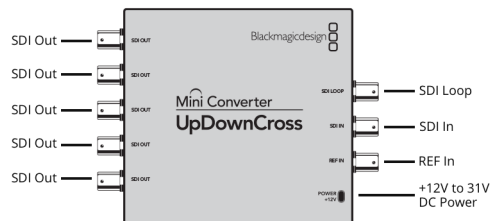

Reclocking

Yes

Standards

SDI Compliance

SMPTE 292M, SMPTE 259M, SMPTE 296M, SMPTE 424M-B, ITU-R BT.656 and ITU-R BT.601.

SDI Video Rates

SDI video connections are switchable between standard definition and high definition.

SDI Video Sampling

4:2:2

SDI Audio Sampling

Television standard sample rate of 48 kHz and 24 bit.

SDI Color Precision

4:2:2

SDI Color Space

YUV

SDI Auto Switching

Automatically detects SD, HD or 3G-SDI.

SDI Format Support

525i59.94 NTSC, 625i50 PAL
720p50, 720p59.94, 720p60
1080p23.98, 1080p24, 1080p25,
1080p29.97, 1080p30, 1080p50,
1080p59.94, 1080p60
1080PsF23.98, 1080PsF24
1080i50, 1080i59.94, 1080i60